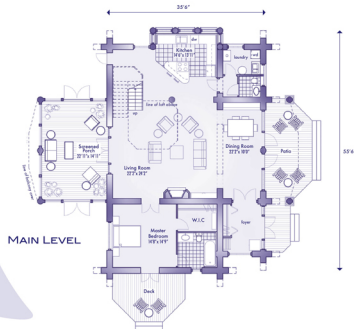

Created with the needs of today's families in mind, the Madawaska features four bedrooms, a generous loft, a huge screened porch off the living room, a large deck on the second floor, and a shared balcony between two of the upper bedrooms. In short, there's plenty of room to work, play, or just sit back and enjoy your surroundings.

One of our smaller log homes, the Madawaska is extremely cozy, comfortable, and intimate. But thanks to the open concept floor plan, featuring a central living room with all of the other rooms branching out from it, this home feels just as spacious and luxurious as any other.

2ND LEVEL

MAIN LEVEL

**4 BEDROOM
2,800 SQ. FT.**